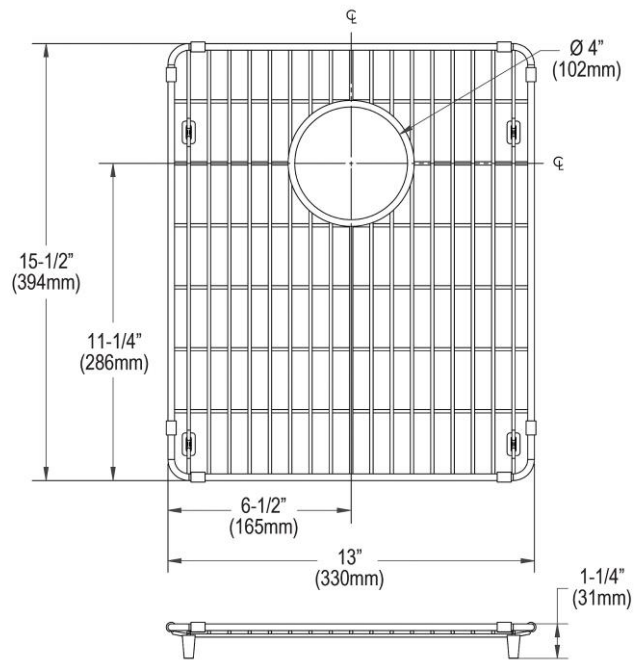

PART: _____ QTY: _____

PROJECT: _____

CONTACT: _____

DATE: _____

NOTES: _____

APPROVAL: _____

In keeping with our policy of continuing product improvement, Elkay reserves the right to change product specifications without notice. Please visit elkay.com for the most current version of Elkay product specification sheets. This specification describes an Elkay product with design, quality, and functional benefits to the user. When making a comparison of other producers' offerings, be certain these features are not overlooked.